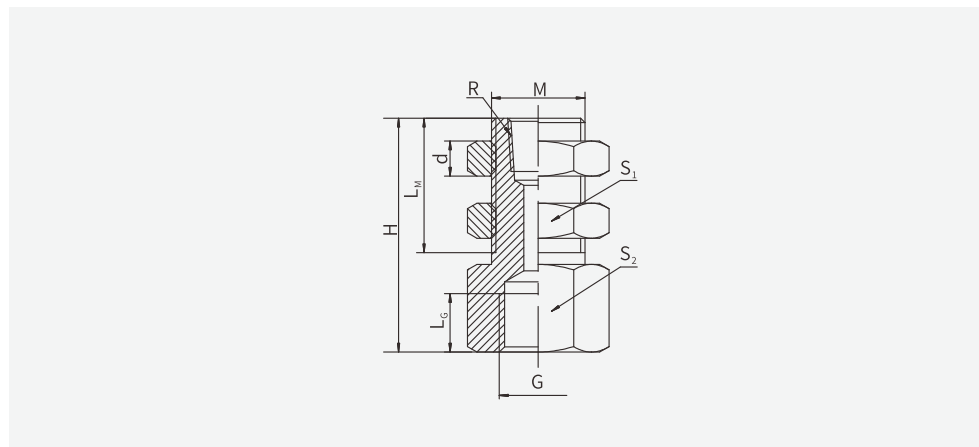

Mounting Parts

- PSPE
- PSPT
- PSPH
- PSPF
- PJS
- PJT
- PJF**
- PJB
- PJH

PJF Series

Universal Mounting Parts- Locking fitting

Dimensions (mm)

Model	H	G	L _g	M	L _m	S ₁	S ₂	L	d	l
PJF-B6-M8M-M5F	22	M5	5	M8×1	17	12	12	16	3	5
PJF-B6-M10M-M5F	32	M5	6	M10×1	22	14	14	16	3	5
PJF-B6-M10M-M8F	32	M8	8	M10×1	22	14	14	16	3	5
PJF-B6-M14M-G1F	32	G1/8	8	M14×1	22	17	17	16	4	5