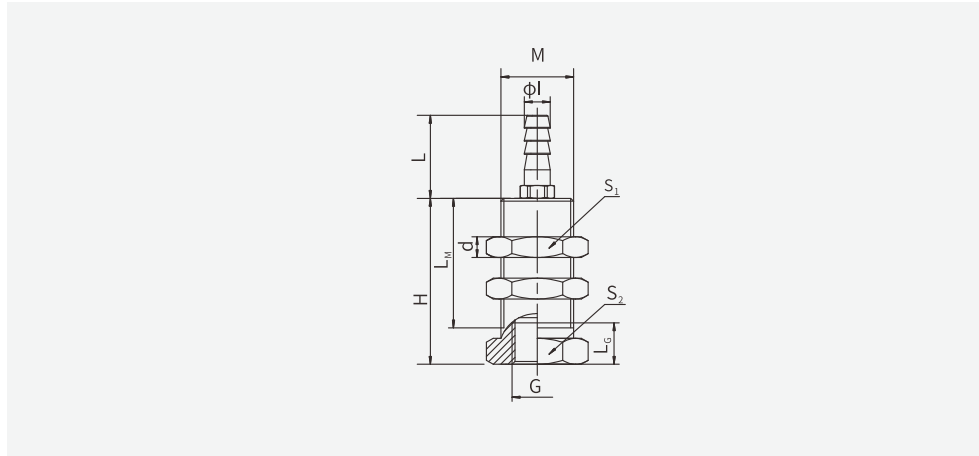

Model	H	G	L _G	M	L _M	S ₁	S ₂	d	O
PJF-A4-M12M-M5F	27.5	M5	6	M12×1	17.5	14	12	4	4
PJF-A6-M14M-M5F	30	M5	6	M14×1	18	17	14	4	6
PJF-A6-M14M-M8F	30	M8	6	M14×1	18	17	14	4	6
PJF-A6-M14M-G1F	30	G1/8	6	M14×1	18	17	14	4	6
PJF-A8-M16M-G2F	40	G1/4	8	M16×1.5	28	19	17	6	8

Mounting Parts

- PSPE
- PSPT
- PSPH
- PSPF
- PJS
- PJT
- PJF**
- PJB
- PJH

PJF Series

Universal Mounting Parts- Locking fitting

Dimensions (mm)

Model	H	G	L _g	M	L _m	S ₁	S ₂	L	d	l
PJF-B6-M8M-M5F	22	M5	5	M8×1	17	12	12	16	3	5
PJF-B6-M10M-M5F	32	M5	6	M10×1	22	14	14	16	3	5
PJF-B6-M10M-M8F	32	M8	8	M10×1	22	14	14	16	3	5
PJF-B6-M14M-G1F	32	G1/8	8	M14×1	22	17	17	16	4	5