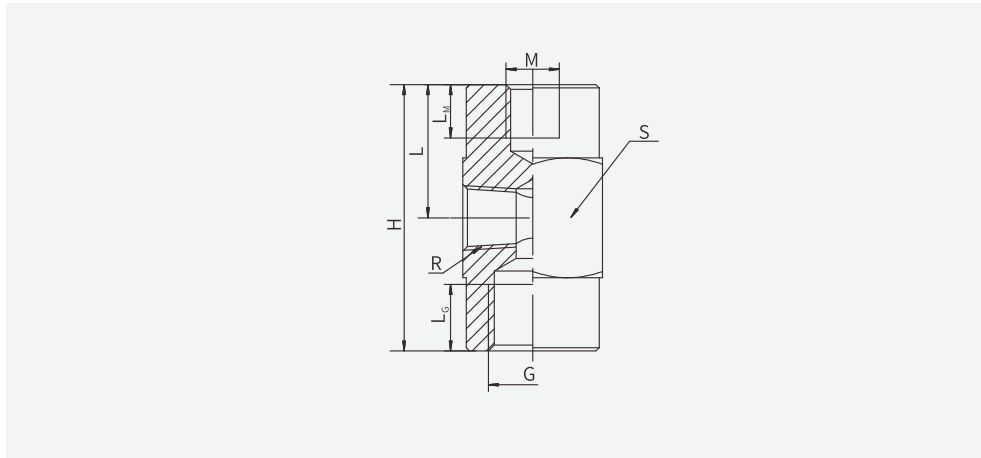

PJF Series

Universal Mounting Parts- Locking fitting

Dimensions (mm)

Model	H	G	L_G	M	L_M	S	L	R
PJF-LR1-M10F-G2F	40	G1/4	10	M10	8	21	20	Rc1/8
PJF-LR1-M10F-G3F	40	G3/8	11	M10	8	21	20	Rc1/8

PSPE

PSPT

PSPH

PSPF

PJS

PJT

PJF

PJB

PJH