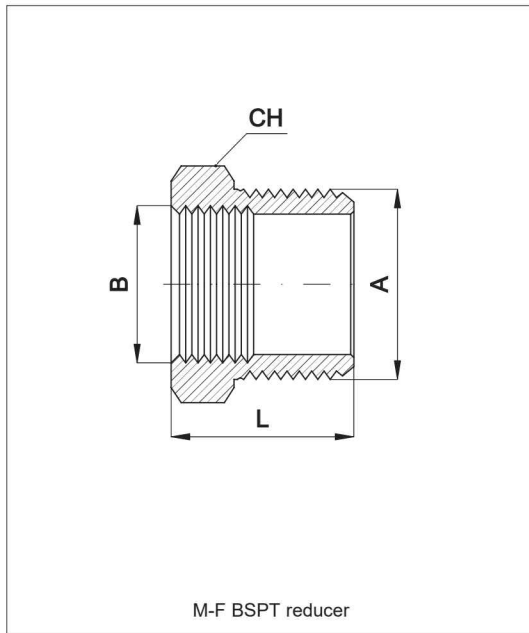

Version	Type	Version	Type
M-F BSPT reducer	AX002	Female plug	AX010
M-F BSPT stem increaser	AX004	Nut	AX013
BSPT nipple	AX006	BSPT - hose adapter	AX015
BSPT reducing nipple	AX027	BSP female union	AX032
Threaded nipple	AX028	M-F BSP union	AX033
Solder fittings	AX029	BSP 45° female elbow	AX034
BSPT extended nipple	AX030	F - F elbow	AX021
Female socket	AX007	M - F elbow	AX022
Female reducing socket	AX031	F - F - F tee	AX023
Male BSPT plug	AX016	F - F - F - F +	AX026

Series of standard fittings in stainless steel AISI 316 available in various configurations to adapt the connections of every installation according to one's requirements.

Available with Gas taper threads (BSPT) and fit for pneumatic, hydraulic (low pressure) and hydropneumatic installations, for alimentary, chemical, medical fields etc..

* How to order: AX0061212

AX006	12	12
Type	Filetto	Filetto

* For standard items, codes and dimensions see tables from page 5.165.2

Threads	1/8"	1/4"	3/8"	1/2"	3/4"	1"	1 1/4"	1 1/2"	2"	2 1/2"	3"	4"
Code	18	14	38	12	34	01	41	21	02	22	03	04

Technical data	
Fluid	Compressed air, aggressive fluids, oil at low pressure.
Pressure range	60 bar
Taper threads	UNI - ISO 7 / 1 (BSPT)
Materials	Stainless steel AISI 316 TI

Code	Item	A	B	L	CH
026161	AX002 14 18	1/4"	1/8"	18	14
026163	AX002 38 18	3/8"	1/8"	20	17
026162	AX002 38 14	3/8"	1/4"	20	17
026165	AX002 12 38	1/2"	3/8"	23	22
026164	AX002 12 14	1/2"	1/4"	23	22
026166	AX002 34 38	3/4"	3/8"	27	27
026167	AX002 34 12	3/4"	1/2"	27	27
026168	AX002 01 12	1"	1/2"	30	36
026169	AX002 01 34	1"	3/4"	30	36
026170	AX002 41 34	1 1/4"	3/4"	31	42
026171	AX002 41 01	1 1/4"	1"	31	42
026172	AX002 21 01	1 1/2"	1"	33	50
026173	AX002 21 41	1 1/2"	1 1/4"	33	50
026174	AX002 02 41	2"	1 1/4"	37	60
026175	AX002 02 21	2"	1 1/2"	37	60
026176	AX002 22 21	2 1/2"	1 1/2"	43	77
026177	AX002 22 02	2 1/2"	2"	43	77
026178	AX002 03 02	3"	2"	48	90
026179	AX002 03 22	3"	2 1/2"	48	90