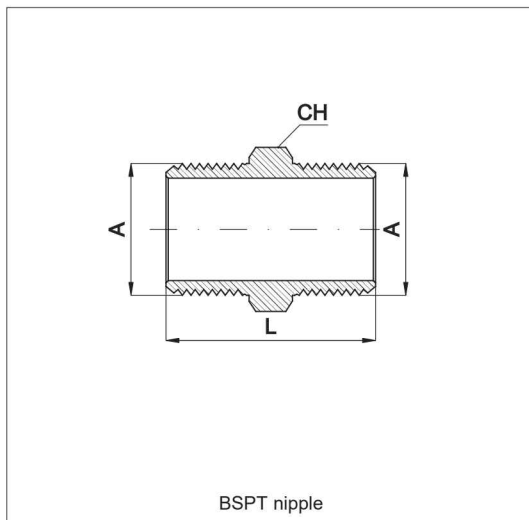

Code	Item	A	A	L	CH
026131	AX006 18 18	1/8"	1/8"	24	12
026132	AX006 14 14	1/4"	1/4"	29	14
026133	AX006 38 38	3/8"	3/8"	32	17
026134	AX006 12 12	1/2"	1/2"	38	22
026135	AX006 34 34	3/4"	3/4"	45	27
026136	AX006 01 01	1"	1"	47	36
026137	AX006 41 41	1 1/4"	1 1/4"	52	42
026138	AX006 21 21	1 1/2"	1 1/2"	55	50
026139	AX006 02 02	2"	2"	62	60
026140	AX006 22 22	2 1/2"	2 1/2"	71	77
026141	AX006 03 03	3"	3"	82	90