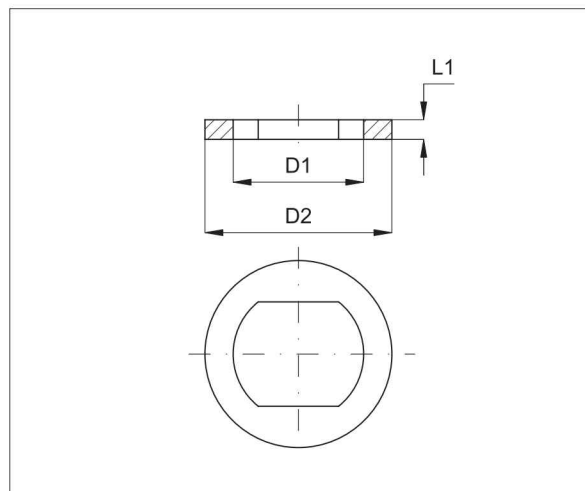

Version	Symbol	Type
In aluminium		RA
In nylon (white)		RN
In copper		RR
In fibre		RF
In unlosable nylon (black, indented)		RB

Series of washers applying to male parallel threads to tighten the female thread.

On request they can be supplied with special dimensions.

How to order: 2RN

2	RN
Thread code	Type

Threads	1/8"	1/4"	3/8"	1/2"	3/4"	1"	M5	1 1/4"	1 1/2"	2"
Code	1	2	3	4	5	6	7	14	12	20

RA Aluminium		RN Nylon		RR Copper		RF Fibre		Dimensions			
Code	Item	Code	Item	Code	Item	Code	Item	Thread	Ext. Ø	Int. Ø	Tightness
022621	1RA	022661	1RN	022641	1RR	022681	1RF	1/8"	14	10	1
022622	2RA	022662	2RN	022642	2RR	022682	1RF	1/4"	17,5	13	1,5
022623	3RA	022663	3RN	022643	3RR	022683	3RF	3/8"	22	17	1,5
022624	4RA	022664	4RN	022644	4RR	022684	4RF	1/2"	27	21	1,5
022625	5RA	022665	5RN	022645	5RR	022685	5RF	3/4"	32	27	1,5
022626	6RA	022666	6RN	022646	6RR	022686	6RF	1"	39	33	1,5
-	14RA	-	14RN	022647	14RR	-	14RF	1 1/4"	50	42	1,5
022628	12RA	-	12RN	022648	12RR	-	12RF	1 1/2"	55	48	1,5
-	20RA	-	20RN	022649	20RR	-	20RF	2"	70	60	1,5
022630	7RA	022670	7RN	022650	7RR	022690	7RF	M5	8,5	5	1

RB Unlosable Nylon		Dimensions			
Code	Item	Thread	D ₁	D ₂	L ₁
022691	1RB	1/8"	10	14	2
022692	2RB	1/4"	13,2	18	2
022693	3RB	3/8"	17	22	2
022694	4RB	1/2"	21,5	26	2,5
022695	7RB	M5	5	9	1,5