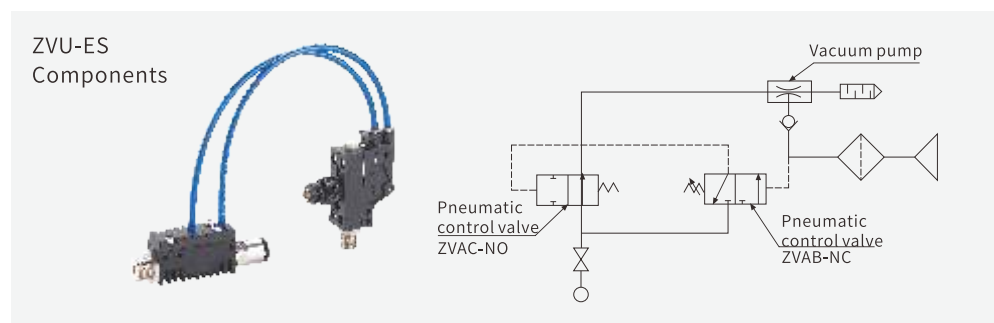

ZVAC Series

Pneumatic Control Valve

Features

- ◇ It works together with ZVAB-NC.
- ◇ ZVAB-NC provides an air control signal to realize the opening and closing of the control valve and save energy.

How to order

ZVAC - NO

① ②

① Series	② Function	Connection thread
ZVAC	NO - Normally open	Standard, G1/8 male thread

Technical parameters

Air supply pressure (bar)	Operating temperature (°C)	Control mode	Action mode	Weight(g)
1-8	0-60	Pneumatic control	NO	55

Dimensions (mm)

Energy-saving system

Vacuum Accessories

- ZFA
- ZFB
- ZFL
- ZFP
- ZVAB**
- ZVAC**
- ZVAA
- ZVEA
- ZVEV
- ZVR
- ZVT
- ZPDA
- ZPDB
- ZCE
- ZSA
- ZPMR