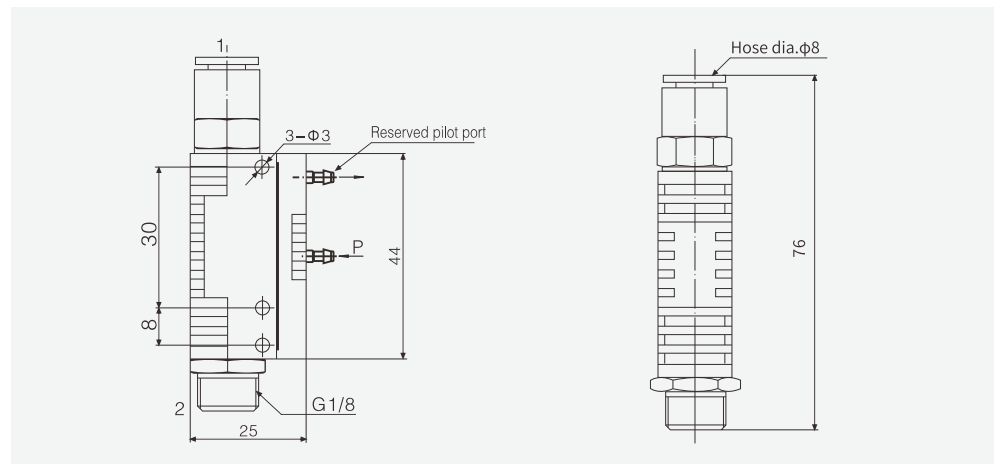

ZVAC - NO

① ②

① Series	② Function	Connection thread
ZVAC	NO - Normally open	Standard, G1/8 male thread

Technical parameters

Air supply pressure (bar)	Operating temperature (°C)	Control mode	Action mode	Weight(g)
1-8	0-60	Pneumatic control	NO	55

Dimensions (mm)

Energy-saving system

Vacuum Accessories

- ZFA
- ZFB
- ZFL
- ZFP
- ZVAB**
- ZVAC**
- ZVAA
- ZVEA
- ZVEV
- ZVR
- ZVT
- ZPDA
- ZPDB
- ZCE
- ZSA
- ZPMR