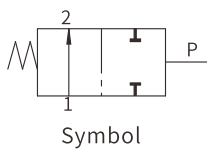

ZVAC - NO

① ②

① Series	② Function	Connection thread
ZVAC	NO - Normally open	Standard, G1/8 male thread

Technical parameters

Air supply pressure (bar)	Operating temperature (°C)	Control mode	Action mode	Weight(g)
1-8	0-60	Pneumatic control	NO	55

Dimensions (mm)

Energy-saving system

Vacuum Accessories

- ZFA
- ZFB
- ZFL
- ZFP
- ZVAB**
- ZVAC**
- ZVAA
- ZVEA
- ZVEV
- ZVR
- ZVT
- ZPDA
- ZPDB
- ZCE
- ZSA
- ZPMR