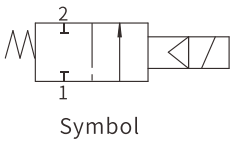

Dimensions (mm)

Vacuum Accessories

- ZFA
- ZFB
- ZFL
- ZFP
- ZVAB
- ZVAC
- **ZVAA**
- **ZVEA**
- ZVEV
- ZVR
- ZVT
- ZPDA
- ZPDB
- ZCE
- ZSA
- ZPMR