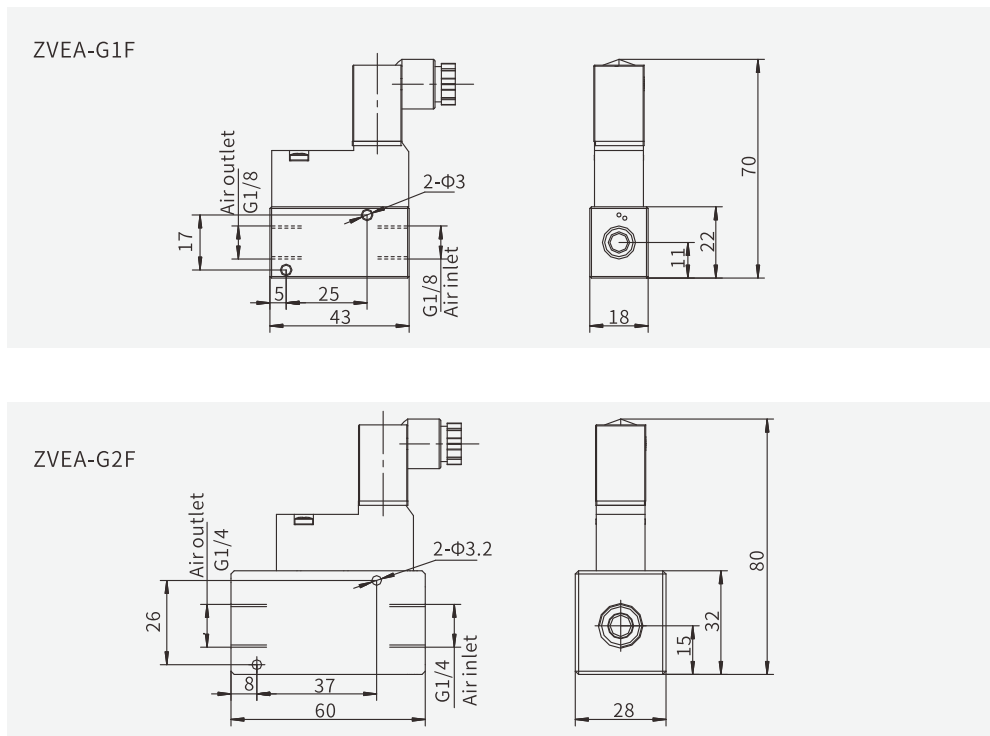

### ZVEA - G1F

①                      ②

① Series	② Connection thread
ZVEA	<b>G1F</b> - G1/8 Female thread <b>G2F</b> - G1/4 Female thread

## Dimensions (mm)

Vacuum Accessories

- ZFA
- ZFB
- ZFL
- ZFP
- ZVAB
- ZVAC
- ZVAA**
- ZVEA**
- ZVEV
- ZVR
- ZVT
- ZPDA
- ZPDB
- ZCE
- ZSA
- ZPMR