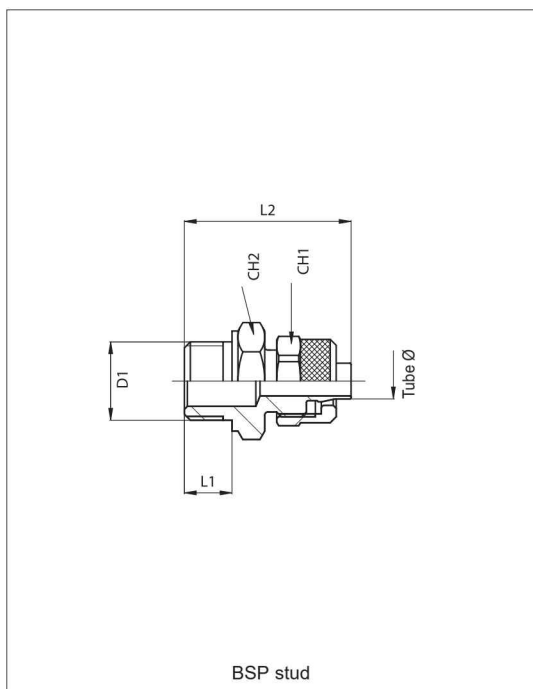

*How to order: C110618

C11	06	18
Type	Tube Ø code	Tube or thread code

* For standard items, codes and dimensions see tables from page 4.20.2

External tube (mm)	4	5	6	8	10	12	15
Code	04	05	06	08	10	12	15

Threads	M5	1/8"	1/4"	3/8"	1/2"	M12x1	M12x1,25	M12x1,5
Code	M5	18	14	38	12	12x1	12x1,25	12x1,5

Technical data	
Fluid	Compressed air
Pressure range	Nominal pressure of fittings is always higher than tubes max one
Temperature range	-20 °C ÷ + 90°C
Parallel threads	UNI - ISO 228 / 1 (BSP)
Taper threads	UNI - ISO 7 / 1 (BSPT)
Metric threads	ISO R / 262
Connection tubes	Calibrated nylon, polyethylene, polyurethane and rilsan
Tube tolerances	from Ø 4 mm to 10 mm: ± 0,05 mm - Ø 12 mm and 15 mm: ± 0,1 mm
Materials	Body and nut: Nickel plated brass Seals: O-ring in nitrile rubber (NBR) where provided Washers: In acetal resin where provided

Rapid fittings series C
In nickel plated brass

Code	Item	Tube Ø	D ₁	L ₁	L ₂	CH ₁	CH ₂
021001	C 11 04 18	4-2,5	1/8"	7,5	23	7	11
021003	C 11 05 18	5-3	1/8"	7,5	25,5	12	11
021004	C 11 06 18	6-4	1/8"	7,5	25,5	12	11
021005	C 11 06 14	6-4	1/4"	11	29	12	14
021006	C 11 06 38	6-4	3/8"	11,5	31	12	17
021007	C 11 08 18	8-6	1/8"	7,5	26,5	14	13
021008	C 11 08 14	8-6	1/4"	11	30	14	14
021009	C 11 08 38	8-6	3/8"	11,5	31	14	17
021010	C 11 10 14	10-8	1/4"	11	32,5	16	14
021011	C 11 10 38	10-8	3/8"	11,5	33	16	17
021012	C 11 10 12	10-8	1/2"	14	36,5	16	22
021013	C 11 12 38	12-10	3/8"	11,5	34,5	19	17
021014	C 11 12 12	12-10	1/2"	14	38	19	22
021015	C 11 15 12	15-12,5	1/2"	14	40,5	22	22
021016	C 11 10 18	10-8	1/8"	7,5	29	16	14

Code	Item	Tube Ø	D ₁	L ₁	L ₂	CH ₁	CH ₂	CH ₃
021421	C 29 06 18	6-4	1/8"	8	71	12	12	12
021422	C 29 06 14	6-4	1/4"	11	40	12	14	14
021423	C 29 08 18	8-6	1/8"	8	37	14	12	12
021424	C 29 08 14	8-6	1/4"	11	40	14	14	14
021425	C 29 10 14	10-8	1/4"	11	42	16	14	14