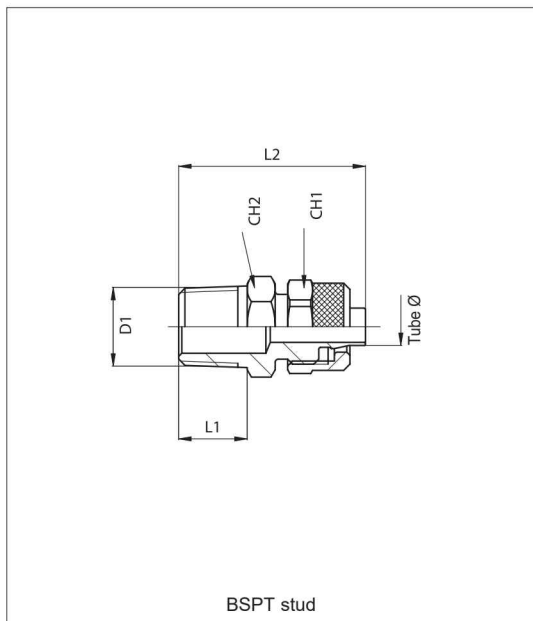

*How to order: C110618

C11	06	18
Type	Tube Ø code	Tube or thread code

* For standard items, codes and dimensions see tables from page 4.20.2

External tube (mm)	4	5	6	8	10	12	15
Code	04	05	06	08	10	12	15

Threads	M5	1/8"	1/4"	3/8"	1/2"	M12x1	M12x1,25	M12x1,5
Code	M5	18	14	38	12	12x1	12x1,25	12x1,5

Technical data	
Fluid	Compressed air
Pressure range	Nominal pressure of fittings is always higher than tubes max one
Temperature range	-20 °C ÷ + 90°C
Parallel threads	UNI - ISO 228 / 1 (BSP)
Taper threads	UNI - ISO 7 / 1 (BSPT)
Metric threads	ISO R / 262
Connection tubes	Calibrated nylon, polyethylene, polyurethane and rilsan
Tube tolerances	from Ø 4 mm to 10 mm: ± 0,05 mm - Ø 12 mm and 15 mm: ± 0,1 mm
Materials	Body and nut: Nickel plated brass Seals: O-ring in nitrile rubber (NBR) where provided Washers: In acetal resin where provided

Rapid fittings series C
In nickel plated brass

Code	Item	Tube Ø	D ₁	L ₁	L ₂	CH ₁	CH ₂
021001	C 11 04 18	4-2,5	1/8"	7,5	23	7	11
021003	C 11 05 18	5-3	1/8"	7,5	25,5	12	11
021004	C 11 06 18	6-4	1/8"	7,5	25,5	12	11
021005	C 11 06 14	6-4	1/4"	11	29	12	14
021006	C 11 06 38	6-4	3/8"	11,5	31	12	17
021007	C 11 08 18	8-6	1/8"	7,5	26,5	14	13
021008	C 11 08 14	8-6	1/4"	11	30	14	14
021009	C 11 08 38	8-6	3/8"	11,5	31	14	17
021010	C 11 10 14	10-8	1/4"	11	32,5	16	14
021011	C 11 10 38	10-8	3/8"	11,5	33	16	17
021012	C 11 10 12	10-8	1/2"	14	36,5	16	22
021013	C 11 12 38	12-10	3/8"	11,5	34,5	19	17
021014	C 11 12 12	12-10	1/2"	14	38	19	22
021015	C 11 15 12	15-12,5	1/2"	14	40,5	22	22
021016	C 11 10 18	10-8	1/8"	7,5	29	16	14