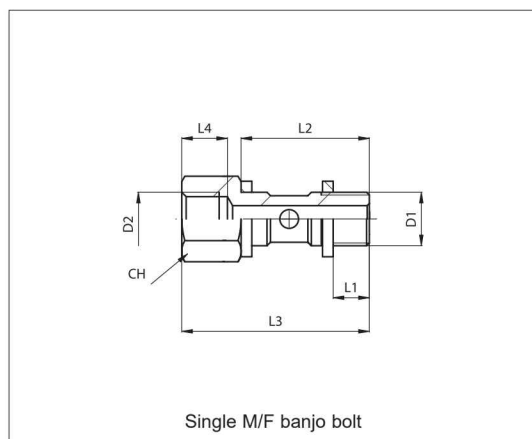

Rapid fittings series C
In nickel plated brass

Code	Item	D₁	D₂	L₁	L₂	L₃	L₄	CH
020701	R 59 00 18	1/8"	1/8"	5	23	35	8	14
020702	R 59 00 14	1/4"	1/4"	6,5	26,5	40,5	10	17
020703	R 59 00 38	3/8"	3/8"	7	30	45	11	20