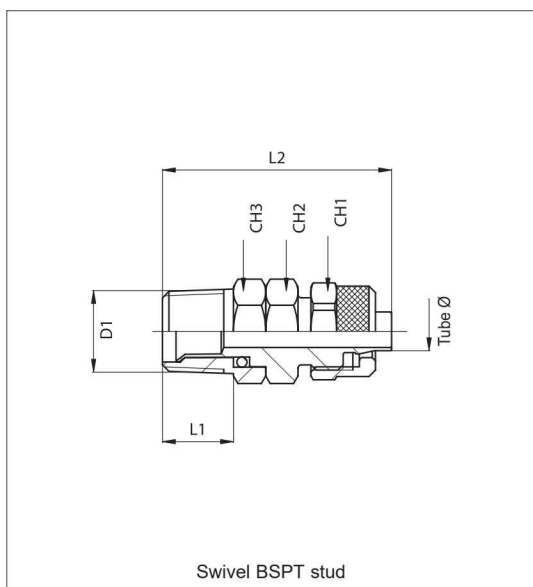

*How to order: C110618

C11	06	18
Type	Tube Ø code	Tube or thread code

* For standard items, codes and dimensions see tables from page 4.20.2

External tube (mm)	4	5	6	8	10	12	15
Code	04	05	06	08	10	12	15

Threads	M5	1/8"	1/4"	3/8"	1/2"	M12x1	M12x1,25	M12x1,5
Code	M5	18	14	38	12	12x1	12x1,25	12x1,5

Technical data	
Fluid	Compressed air
Pressure range	Nominal pressure of fittings is always higher than tubes max one
Temperature range	-20 °C ÷ + 90°C
Parallel threads	UNI - ISO 228 / 1 (BSP)
Taper threads	UNI - ISO 7 / 1 (BSPT)
Metric threads	ISO R / 262
Connection tubes	Calibrated nylon, polyethylene, polyurethane and rilsan
Tube tolerances	from Ø 4 mm to 10 mm: ± 0,05 mm - Ø 12 mm and 15 mm: ± 0,1 mm
Materials	Body and nut: Nickel plated brass Seals: O-ring in nitrile rubber (NBR) where provided Washers: In acetal resin where provided

Rapid fittings series C
In nickel plated brass

Code	Item	Tube Ø	D ₁	L ₁	L ₂	CH ₁	CH ₂
021001	C 11 04 18	4-2,5	1/8"	7,5	23	7	11
021003	C 11 05 18	5-3	1/8"	7,5	25,5	12	11
021004	C 11 06 18	6-4	1/8"	7,5	25,5	12	11
021005	C 11 06 14	6-4	1/4"	11	29	12	14
021006	C 11 06 38	6-4	3/8"	11,5	31	12	17
021007	C 11 08 18	8-6	1/8"	7,5	26,5	14	13
021008	C 11 08 14	8-6	1/4"	11	30	14	14
021009	C 11 08 38	8-6	3/8"	11,5	31	14	17
021010	C 11 10 14	10-8	1/4"	11	32,5	16	14
021011	C 11 10 38	10-8	3/8"	11,5	33	16	17
021012	C 11 10 12	10-8	1/2"	14	36,5	16	22
021013	C 11 12 38	12-10	3/8"	11,5	34,5	19	17
021014	C 11 12 12	12-10	1/2"	14	38	19	22
021015	C 11 15 12	15-12,5	1/2"	14	40,5	22	22
021016	C 11 10 18	10-8	1/8"	7,5	29	16	14