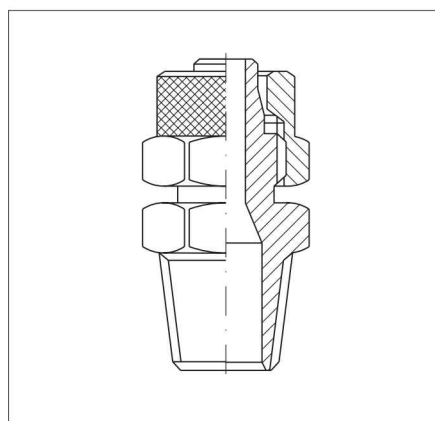

Rapid fittings series C

In nickel plated brass

Version	Type	Version	Type
BSPT stud	C11	Single banjo tee	C36
BSPT swivel stud	C29	BSPT lateral tee	C21
BSP stud	C12	Equal tee	C19
Female BSP stud	C13	Equal X	C22
Union	C14	Single banjo	C23
Bulkhead	C15	Double banjo	C24
BSPT elbow	C16	Single hollow bolt	R31
BSP elbow	C40	Double hollow bolt	R32
Single banjo elbow	C34	Single banjo	C37
Female elbow	C17	Double banjo	C38
Equal elbow	C18	Single banjo bolt	C25
BSPT tee	C20	Double banjo bolt	C26
BSP swivel tee hex wrench	C31	Nut	C27
		Nut with spring	C32

Series of rapid fittings for connecting nylon and polyurethane tubes. They should be used in all those applications where a safer tube-fitting connection is required. Available in various configurations (studs, elbows, T) and with threads Gas taper (BSPT) and Gas parallel (BSP). For sealing washers (parallel threads) see page 4.65.41.

*How to order: C110618

C11	06	18
Type	Tube Ø code	Tube or thread code

* For standard items, codes and dimensions see tables from page 4.20.2

External tube (mm)	4	5	6	8	10	12	15
Code	04	05	06	08	10	12	15

Threads	M5	1/8"	1/4"	3/8"	1/2"	M12x1	M12x1,25	M12x1,5
Code	M5	18	14	38	12	12x1	12x1,25	12x1,5

Rapid fittings series C
In nickel plated brass

Code	Item	Tube Ø	D ₁	L ₁	L ₂	CH ₁	CH ₂
021001	C 11 04 18	4-2,5	1/8"	7,5	23	7	11
021003	C 11 05 18	5-3	1/8"	7,5	25,5	12	11
021004	C 11 06 18	6-4	1/8"	7,5	25,5	12	11
021005	C 11 06 14	6-4	1/4"	11	29	12	14
021006	C 11 06 38	6-4	3/8"	11,5	31	12	17
021007	C 11 08 18	8-6	1/8"	7,5	26,5	14	13
021008	C 11 08 14	8-6	1/4"	11	30	14	14
021009	C 11 08 38	8-6	3/8"	11,5	31	14	17
021010	C 11 10 14	10-8	1/4"	11	32,5	16	14
021011	C 11 10 38	10-8	3/8"	11,5	33	16	17
021012	C 11 10 12	10-8	1/2"	14	36,5	16	22
021013	C 11 12 38	12-10	3/8"	11,5	34,5	19	17
021014	C 11 12 12	12-10	1/2"	14	38	19	22
021015	C 11 15 12	15-12,5	1/2"	14	40,5	22	22
021016	C 11 10 18	10-8	1/8"	7,5	29	16	14