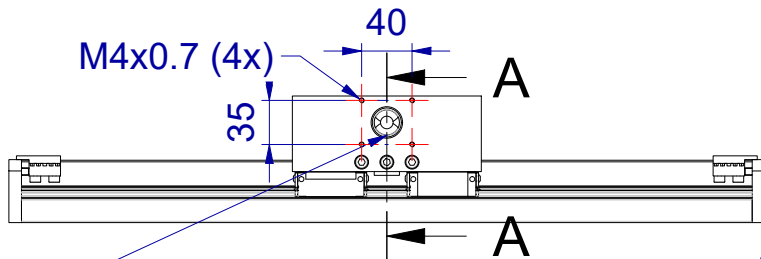

T-slot for M5

Connection for Rotex GS9