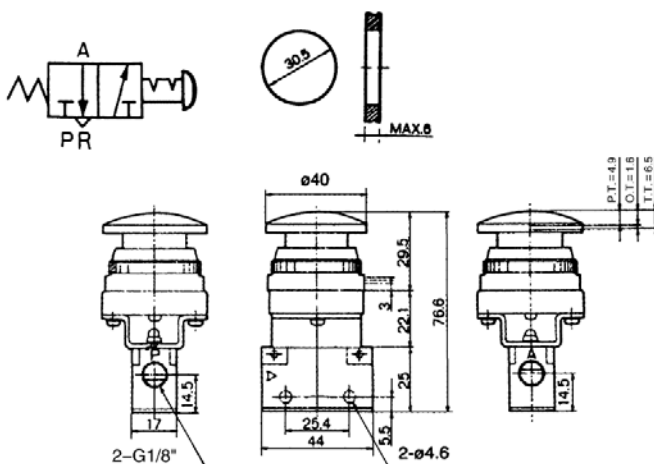

Mushroom button: MOV-03