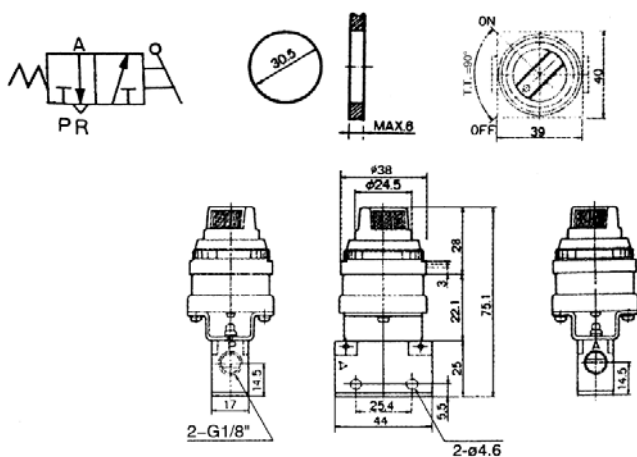

Twist selector: MOV-01