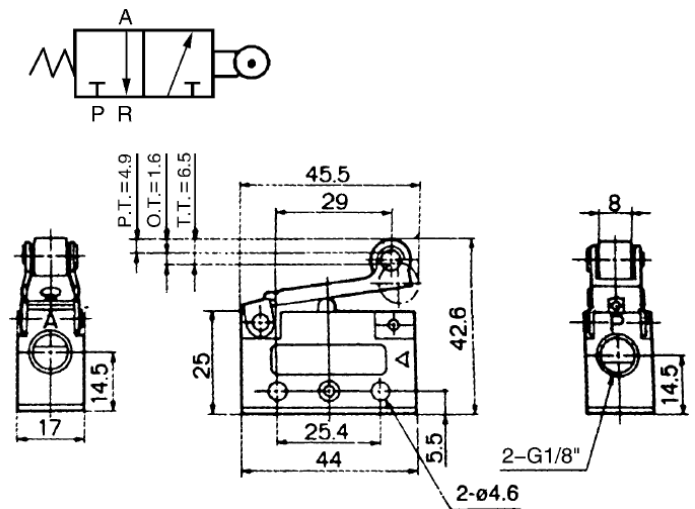

Roller lever: MOV-02