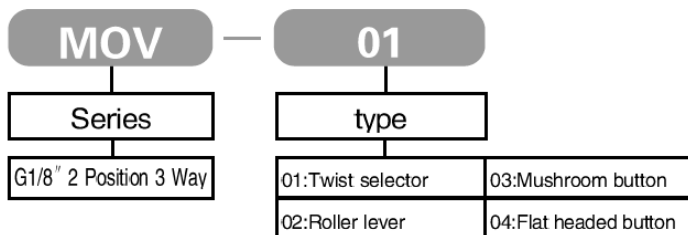

Mechanical/manual Valve MOV Series, 3/2

Specifications:

Type	MOV-01, 02, 03, 04
Port size(G)	1/8"
Fluid	Air
Temperature range	0-60°C
Operating pressure(Mpa)	0-1
Cv	2.5
Lubrication	Not Lubricated

How to order: