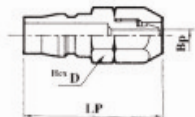

MSH (Barb type)

MSP (Nut fitting type)

Type	Hose	Dimensions(mm)		
		Ls	Dmax	Bs
MSH-20	5/16" Hose	72.5	φ25	φ5
MSH-30	3/8" Hose	76.5	φ25	φ7.5
MSH-40	1/2" Hose	78.5	φ26/30	φ9

Type	Air tube	Dimensions(mm)		
		Ls	Dmax	Bs
MSP-20	5×8	56.5	φ25	φ4
MSP-30	6.5×10	58	φ26	φ5
MSP-40	8×12	59	φ26	φ6

Plugs:

How to Order

MPM

-

20

Body size
20: G 1/4"
30: G 3/8"
40: G 1/2"

MPM (Male thread type)

MPF (Female thread type)

Type	Thread	Dimensions(mm)		
		Lp	^{Hex} D	Bp
MPM-20	G 1/4"	41	^{Hex} 17/16.2	φ7.5
MPM-30	G 3/8"	43	^{Hex} 17/19.6	φ7.5
MPM-40	G 1/2"	46	^{Hex} 21/42.2	φ7.5

Type	Thread	Dimensions(mm)		
		Lp	^{Hex} D	Bp
MPH-20	G 1/4"	38	^{Hex} 17/16.2	φ7.5
MPH-30	G 3/8"	41	^{Hex} 21/24.2	φ7.5
MPH-40	G 1/2"	43	^{Hex} 26/30	φ7.5

MPH (Barb type)

MPP (Nut fitting type)

Type	Hose	Dimensions(mm)		
		Lp	Dmax	Bp
MPH-20	5/16" Hose	58	φ16	φ5
MPH-30	3/8" Hose	62	φ16	φ7.5
MPH-40	1/2" Hose	64	φ18	φ7.5

Type	Air tube	Dimensions(mm)		
		Lp	^{Hex} D	Bp
MPP-20	5×8	42.5	^{Hex} 14/16.2	φ4
MPP-30	6.5×10	44.5	^{Hex} 16/18.2	φ5
MPP-40	8×12	45	^{Hex} 17/16.2	φ6