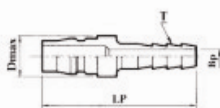

MSH (Barb type)

MSP (Nut fitting type)

Type	Hose	Dimensions(mm)		
		Ls	Dmax	Bs
MSH-20	5/16" Hose	72.5	φ25	φ5
MSH-30	3/8" Hose	76.5	φ25	φ7.5
MSH-40	1/2" Hose	78.5	φ26/30	φ9

Type	Air tube	Dimensions(mm)		
		Ls	Dmax	Bs
MSP-20	5×8	56.5	φ25	φ4
MSP-30	6.5×10	58	φ26	φ5
MSP-40	8×12	59	φ26	φ6

Plugs:

How to Order

MPM

-

20

Body size
20: G 1/4"
30: G 3/8"
40: G 1/2"

MPM (Male thread type)

MPF (Female thread type)

Type	Thread	Dimensions(mm)		
		Lp	^{Hex} D	Bp
MPM-20	G 1/4"	41	^{Hex} 17/16.2	φ7.5
MPM-30	G 3/8"	43	^{Hex} 17/19.6	φ7.5
MPM-40	G 1/2"	46	^{Hex} 21/42.2	φ7.5

Type	Thread	Dimensions(mm)		
		Lp	^{Hex} D	Bp
MPH-20	G 1/4"	38	^{Hex} 17/16.2	φ7.5
MPH-30	G 3/8"	41	^{Hex} 21/24.2	φ7.5
MPH-40	G 1/2"	43	^{Hex} 26/30	φ7.5

MPH (Barb type)

MPP (Nut fitting type)

Type	Hose	Dimensions(mm)		
		Lp	Dmax	Bp
MPH-20	5/16" Hose	58	φ16	φ5
MPH-30	3/8" Hose	62	φ16	φ7.5
MPH-40	1/2" Hose	64	φ18	φ7.5

Type	Air tube	Dimensions(mm)		
		Lp	^{Hex} D	Bp
MPP-20	5×8	42.5	^{Hex} 14/16.2	φ4
MPP-30	6.5×10	44.5	^{Hex} 16/18.2	φ5
MPP-40	8×12	45	^{Hex} 17/16.2	φ6