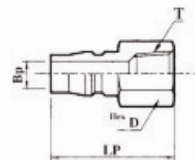

MSH (Barb type)

MSP (Nut fitting type)

Type	Hose	Dimensions(mm)		
		Ls	Dmax	Bs
MSH-20	5/16" Hose	72.5	φ25	φ5
MSH-30	3/8" Hose	76.5	φ25	φ7.5
MSH-40	1/2" Hose	78.5	φ26/30	φ9

Type	Air tube	Dimensions(mm)		
		Ls	Dmax	Bs
MSP-20	5×8	56.5	φ25	φ4
MSP-30	6.5×10	58	φ26	φ5
MSP-40	8×12	59	φ26	φ6

Plugs:

How to Order

MPM

-

20

Body size
20: G 1/4"
30: G 3/8"
40: G 1/2"

MPM (Male thread type)

MPF (Female thread type)

Type	Thread	Dimensions(mm)		
		Lp	^{Hex} D	Bp
MPM-20	G 1/4"	41	^{Hex} 17/16.2	φ7.5
MPM-30	G 3/8"	43	^{Hex} 17/19.6	φ7.5
MPM-40	G 1/2"	46	^{Hex} 21/42.2	φ7.5

Type	Thread	Dimensions(mm)		
		Lp	^{Hex} D	Bp
MPH-20	G 1/4"	38	^{Hex} 17/16.2	φ7.5
MPH-30	G 3/8"	41	^{Hex} 21/24.2	φ7.5
MPH-40	G 1/2"	43	^{Hex} 26/30	φ7.5

MPH (Barb type)

MPP (Nut fitting type)

Type	Hose	Dimensions(mm)		
		Lp	Dmax	Bp
MPH-20	5/16" Hose	58	φ16	φ5
MPH-30	3/8" Hose	62	φ16	φ7.5
MPH-40	1/2" Hose	64	φ18	φ7.5

Type	Air tube	Dimensions(mm)		
		Lp	^{Hex} D	Bp
MPP-20	5×8	42.5	^{Hex} 14/16.2	φ4
MPP-30	6.5×10	44.5	^{Hex} 16/18.2	φ5
MPP-40	8×12	45	^{Hex} 17/16.2	φ6