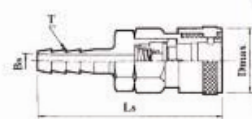

Quick Release Couplings

Sockets:

How to Order

MSM

-

20

Body size
20: G 1/4"
30: G 3/8"
40: G 1/2"

MSM (Male thread type)

MSF (Female thread type)

Type	Thread	Dimensions(mm)		
		Ls	Dmax	Bs
MSM-20	G 1/4"	55.5	φ25	φ7.5
MSM-30	G 3/8"	57.5	φ25	φ7.5
MSM-40	G 1/2"	59.5	φ25	φ9

Type	Thread	Dimensions(mm)		
		Ls	Dmax	Bs
MSF-20	G 1/4"	52.5	φ25	φ7.5
MSF-30	G 3/8"	54.5	φ25	φ7.5
MSF-40	G 1/2"	54.5	φ25	φ9

MSH (Barb type)

MSP (Nut fitting type)

Type	Hose	Dimensions(mm)		
		Ls	Dmax	Bs
MSH-20	5/16" Hose	72.5	φ25	φ5
MSH-30	3/8" Hose	76.5	φ25	φ7.5
MSH-40	1/2" Hose	78.5	φ26/30	φ9

Type	Air tube	Dimensions(mm)		
		Ls	Dmax	Bs
MSP-20	5×8	56.5	φ25	φ4
MSP-30	6.5×10	58	φ26	φ5
MSP-40	8×12	59	φ26	φ6

Type	Thread	Dimensions(mm)		
		Lp	^{Hex} D	Bp
MPM-20	G 1/4"	41	^{Hex} 17/16.2	φ7.5
MPM-30	G 3/8"	43	^{Hex} 17/19.6	φ7.5
MPM-40	G 1/2"	46	^{Hex} 21/42.2	φ7.5

Type	Thread	Dimensions(mm)		
		Lp	^{Hex} D	Bp
MPH-20	G 1/4"	38	^{Hex} 17/16.2	φ7.5
MPH-30	G 3/8"	41	^{Hex} 21/24.2	φ7.5
MPH-40	G 1/2"	43	^{Hex} 26/30	φ7.5