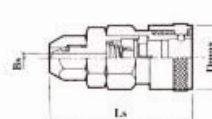

Quick Release Couplings

Sockets:

How to Order

MSM

-

20

Body size
20: G 1/4"
30: G 3/8"
40: G 1/2"

MSM (Male thread type)

MSF (Female thread type)

Type	Thread	Dimensions(mm)		
		Ls	Dmax	Bs
MSM-20	G 1/4"	55.5	φ25	φ7.5
MSM-30	G 3/8"	57.5	φ25	φ7.5
MSM-40	G 1/2"	59.5	φ25	φ9

Type	Thread	Dimensions(mm)		
		Ls	Dmax	Bs
MSF-20	G 1/4"	52.5	φ25	φ7.5
MSF-30	G 3/8"	54.5	φ25	φ7.5
MSF-40	G 1/2"	54.5	φ25	φ9

MSH (Barb type)

MSP (Nut fitting type)

Type	Hose	Dimensions(mm)		
		Ls	Dmax	Bs
MSH-20	5/16" Hose	72.5	φ25	φ5
MSH-30	3/8" Hose	76.5	φ25	φ7.5
MSH-40	1/2" Hose	78.5	φ26/30	φ9

Type	Air tube	Dimensions(mm)		
		Ls	Dmax	Bs
MSP-20	5×8	56.5	φ25	φ4
MSP-30	6.5×10	58	φ26	φ5
MSP-40	8×12	59	φ26	φ6

Type	Thread	Dimensions(mm)		
		Lp	^{Hex} D	Bp
MPM-20	G 1/4"	41	^{Hex} 17/16.2	φ7.5
MPM-30	G 3/8"	43	^{Hex} 17/19.6	φ7.5
MPM-40	G 1/2"	46	^{Hex} 21/42.2	φ7.5

Type	Thread	Dimensions(mm)		
		Lp	^{Hex} D	Bp
MPH-20	G 1/4"	38	^{Hex} 17/16.2	φ7.5
MPH-30	G 3/8"	41	^{Hex} 21/24.2	φ7.5
MPH-40	G 1/2"	43	^{Hex} 26/30	φ7.5