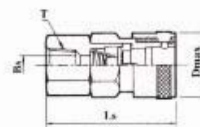

Quick Release Couplings

Sockets:

How to Order

MSM

-

20

Body size
20: G 1/4"
30: G 3/8"
40: G 1/2"

MSM (Male thread type)

MSF (Female thread type)

Type	Thread	Dimensions(mm)		
		Ls	Dmax	Bs
MSM-20	G 1/4"	55.5	φ25	φ7.5
MSM-30	G 3/8"	57.5	φ25	φ7.5
MSM-40	G 1/2"	59.5	φ25	φ9

Type	Thread	Dimensions(mm)		
		Ls	Dmax	Bs
MSF-20	G 1/4"	52.5	φ25	φ7.5
MSF-30	G 3/8"	54.5	φ25	φ7.5
MSF-40	G 1/2"	54.5	φ25	φ9

MSH (Barb type)

MSP (Nut fitting type)

Type	Hose	Dimensions(mm)		
		Ls	Dmax	Bs
MSH-20	5/16" Hose	72.5	φ25	φ5
MSH-30	3/8" Hose	76.5	φ25	φ7.5
MSH-40	1/2" Hose	78.5	φ26/30	φ9

Type	Air tube	Dimensions(mm)		
		Ls	Dmax	Bs
MSP-20	5×8	56.5	φ25	φ4
MSP-30	6.5×10	58	φ26	φ5
MSP-40	8×12	59	φ26	φ6

Type	Thread	Dimensions(mm)		
		Lp	^{Hex} D	Bp
MPM-20	G 1/4"	41	^{Hex} 17/16.2	φ7.5
MPM-30	G 3/8"	43	^{Hex} 17/19.6	φ7.5
MPM-40	G 1/2"	46	^{Hex} 21/42.2	φ7.5

Type	Thread	Dimensions(mm)		
		Lp	^{Hex} D	Bp
MPH-20	G 1/4"	38	^{Hex} 17/16.2	φ7.5
MPH-30	G 3/8"	41	^{Hex} 21/24.2	φ7.5
MPH-40	G 1/2"	43	^{Hex} 26/30	φ7.5