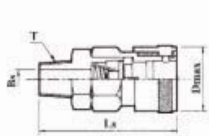

Quick Release Couplings

Sockets:

How to Order

MSM

-

20

Body size
20: G 1/4"
30: G 3/8"
40: G 1/2"

MSM (Male thread type)

MSF (Female thread type)

Type	Thread	Dimensions(mm)		
		Ls	Dmax	Bs
MSM-20	G 1/4"	55.5	φ25	φ7.5
MSM-30	G 3/8"	57.5	φ25	φ7.5
MSM-40	G 1/2"	59.5	φ25	φ9

Type	Thread	Dimensions(mm)		
		Ls	Dmax	Bs
MSF-20	G 1/4"	52.5	φ25	φ7.5
MSF-30	G 3/8"	54.5	φ25	φ7.5
MSF-40	G 1/2"	54.5	φ25	φ9

MSH (Barb type)

MSP (Nut fitting type)

Type	Hose	Dimensions(mm)		
		Ls	Dmax	Bs
MSH-20	5/16" Hose	72.5	φ25	φ5
MSH-30	3/8" Hose	76.5	φ25	φ7.5
MSH-40	1/2" Hose	78.5	φ26/30	φ9

Type	Air tube	Dimensions(mm)		
		Ls	Dmax	Bs
MSP-20	5×8	56.5	φ25	φ4
MSP-30	6.5×10	58	φ26	φ5
MSP-40	8×12	59	φ26	φ6

Type	Thread	Dimensions(mm)		
		Lp	^{Hex} D	Bp
MPM-20	G 1/4"	41	^{Hex} 17/16.2	φ7.5
MPM-30	G 3/8"	43	^{Hex} 17/19.6	φ7.5
MPM-40	G 1/2"	46	^{Hex} 21/42.2	φ7.5

Type	Thread	Dimensions(mm)		
		Lp	^{Hex} D	Bp
MPH-20	G 1/4"	38	^{Hex} 17/16.2	φ7.5
MPH-30	G 3/8"	41	^{Hex} 21/24.2	φ7.5
MPH-40	G 1/2"	43	^{Hex} 26/30	φ7.5