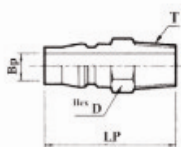

MSH (Barb type)

MSP (Nut fitting type)

Type	Hose	Dimensions(mm)		
		Ls	Dmax	Bs
MSH-20	5/16" Hose	72.5	φ25	φ5
MSH-30	3/8" Hose	76.5	φ25	φ7.5
MSH-40	1/2" Hose	78.5	φ26/30	φ9

Type	Air tube	Dimensions(mm)		
		Ls	Dmax	Bs
MSP-20	5×8	56.5	φ25	φ4
MSP-30	6.5×10	58	φ26	φ5
MSP-40	8×12	59	φ26	φ6

Plugs:

How to Order

MPM

-

20

Body size
20: G 1/4"
30: G 3/8"
40: G 1/2"

MPM (Male thread type)

MPF (Female thread type)

Type	Thread	Dimensions(mm)		
		Lp	^{Hex} D	Bp
MPM-20	G 1/4"	41	^{Hex} 17/16.2	φ7.5
MPM-30	G 3/8"	43	^{Hex} 17/19.6	φ7.5
MPM-40	G 1/2"	46	^{Hex} 21/42.2	φ7.5

Type	Thread	Dimensions(mm)		
		Lp	^{Hex} D	Bp
MPH-20	G 1/4"	38	^{Hex} 17/16.2	φ7.5
MPH-30	G 3/8"	41	^{Hex} 21/24.2	φ7.5
MPH-40	G 1/2"	43	^{Hex} 26/30	φ7.5

MPH (Barb type)

MPP (Nut fitting type)

Type	Hose	Dimensions(mm)		
		Lp	Dmax	Bp
MPH-20	5/16" Hose	58	φ16	φ5
MPH-30	3/8" Hose	62	φ16	φ7.5
MPH-40	1/2" Hose	64	φ18	φ7.5

Type	Air tube	Dimensions(mm)		
		Lp	^{Hex} D	Bp
MPP-20	5×8	42.5	^{Hex} 14/16.2	φ4
MPP-30	6.5×10	44.5	^{Hex} 16/18.2	φ5
MPP-40	8×12	45	^{Hex} 17/16.2	φ6