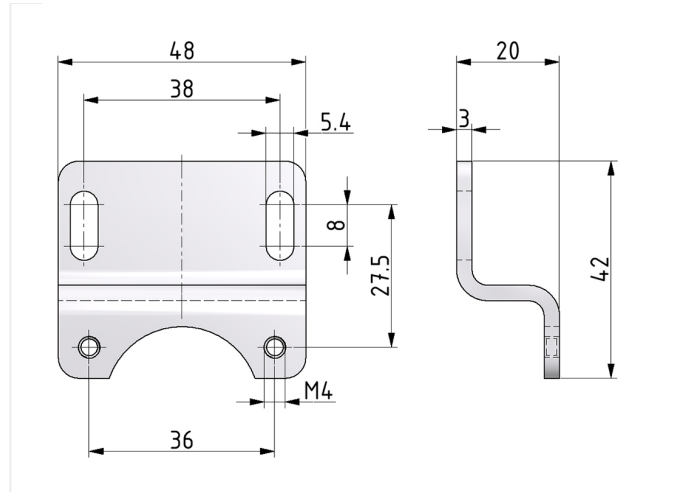

Accessories of the Multi-Fix series

Mounting bracket (ZW.11+2x screw M4x60 DIN912)

type	part-number	series 2	series	weight
ZW.22-1	016937	Multi-Fix	BG2	0.066 kg

technical data

- **description:** Mounting bracket
- **material:** steel galvanized
- **fixing:** mounting with 2 screws