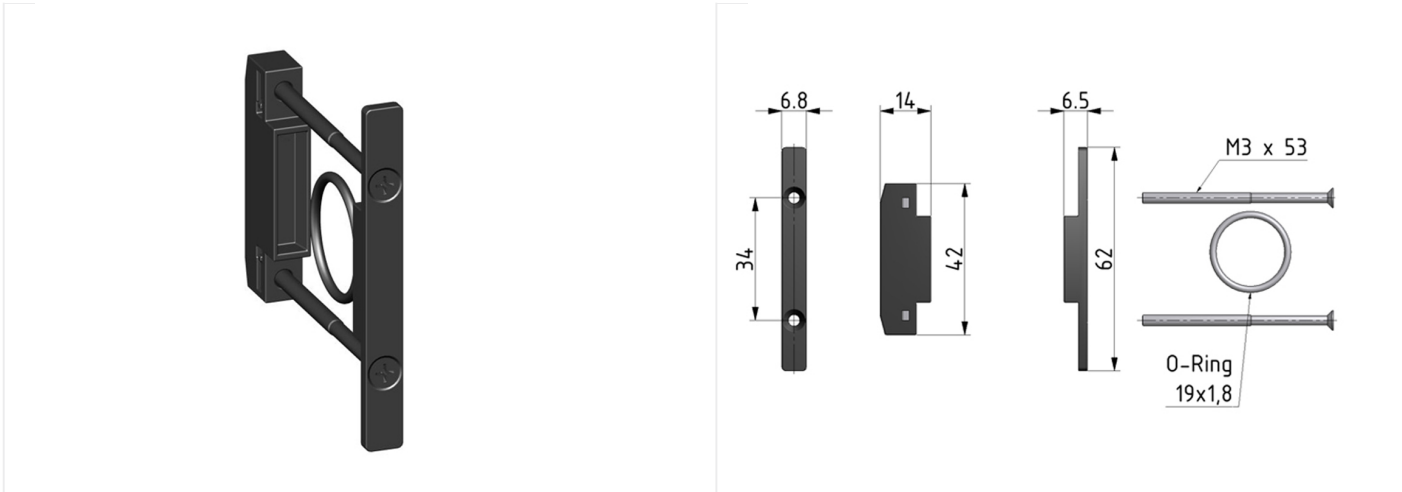

Accessories of the Futura series

Coupling kit BG1 FUTURA

type	part-number	series	series	weight
KKOP.1	034271	Futura	BG1	0.006 kg

technical data

- **description:** Coupling kit
- **fixing:** for components to be connected in Futura series 1
- **material coupling kit:** Grivory (PA66)
- **material screws:** steel
- **material o-ring:** NBR 70