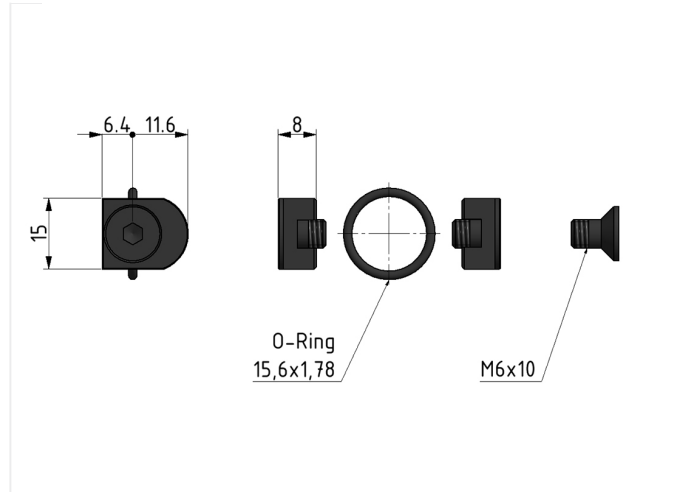

Accessories of the Multi-Fix series

Coupling kit for distributor BG1

type	part-number	series	series	weight
KP.11 Z	005003	Multi-Fix	BG1	0.011 kg

technical data

- **description:** Coupling kit
- **fixing:** for distributor Z.11 to be connected with components of Multi-Fix series 1
- **material clamp:** Z 410
- **material screws:** steel
- **material o-ring:** NBR