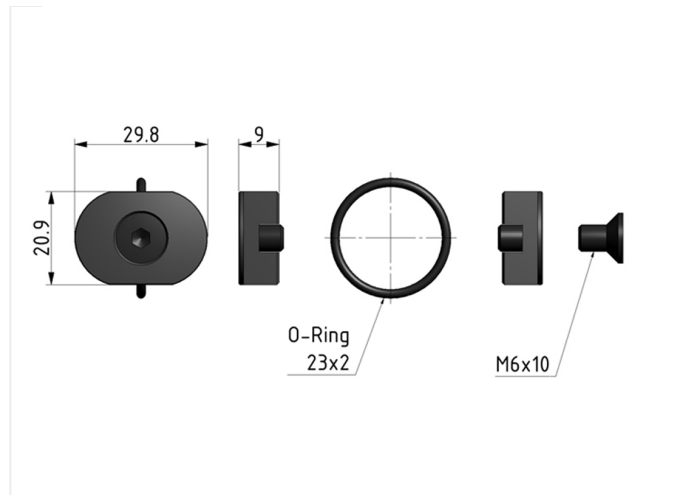

Accessories of the Multi-Fix series

Coupling kit BG3

type	part-number	series	series	weight
KP.33	004910	Multi-Fix	BG3	0.024 kg

technical data

- **description:** Coupling kit
- **fixing:** for components to be connected in Multi-Fix series 3
- **material clamp:** Z 410
- **material screws:** steel
- **material o-ring:** NBR
- **except:** distribution manifold block (narrow) Z.33