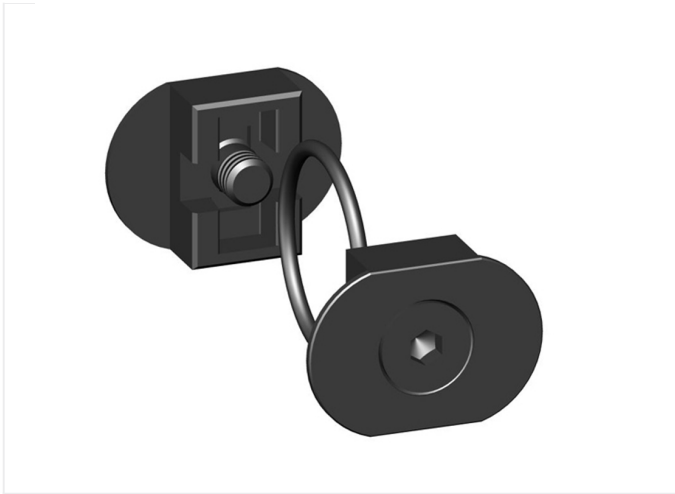

Accessories of the Multi-Fix series

Coupling kit BG3

type	part-number	series	series	weight
KP.33	004910	Multi-Fix	BG3	0.024 kg

technical data

- **description:** Coupling kit
- **fixing:** for components to be connected in Multi-Fix series 3
- **material clamp:** Z 410
- **material screws:** steel
- **material o-ring:** NBR
- **except:** distribution manifold block (narrow) Z.33