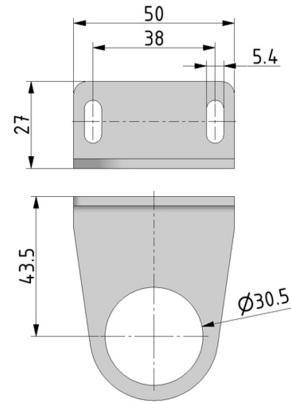

Mounting bracket for panel mounting | BG0, BG1

Image shows:
9.9911.00.023

Image shows:
9.9911.00.023

technical data

- **description:** Mounting bracket for panel mounting
- **material:** steel galvanized
- **fixing:** control panel nut and 2 screws for fixation to wall

accessories

type

MW.30/DR.00-34-2

part-number

9.9911.00.023

description

Bracket galvanized and nut M30x1,5