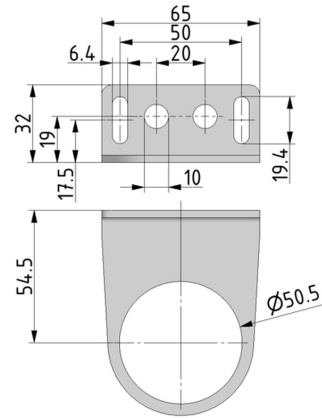

Mounting bracket for panel mounting | BG3

Image shows:
9.9933.00.024

Image shows:
9.9933.00.024

technical data

- **description:** Mounting bracket for panel mounting
- **material:** steel galvanized
- **fixing:** control panel nut and 2 screws for fixation to wall

accessories

type

MW.50/C.33-42

part-number

9.9933.00.024

description

Bracket galvanized and nut M50x1.5