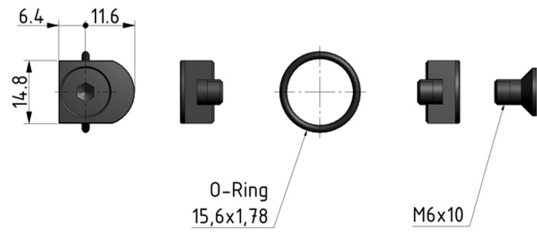

Coupling kit | BG2

Image shows:
9.9922.00.041

Image shows:
9.9922.00.041

technical data

- **description:** Coupling kit
- **material clamp:** Z 410
- **material screws:** steel
- **material o-ring:** NBR

accessories

type

KP.22/12

part-number

9.9922.00.041

description

Coupling kit for BG2 against BG1 with port size G3/8 (2x clamp C.11-59; 2x screw C.11-46; 1x o-ring 19,22x1,78 C.11-53)
discontinued december 2013